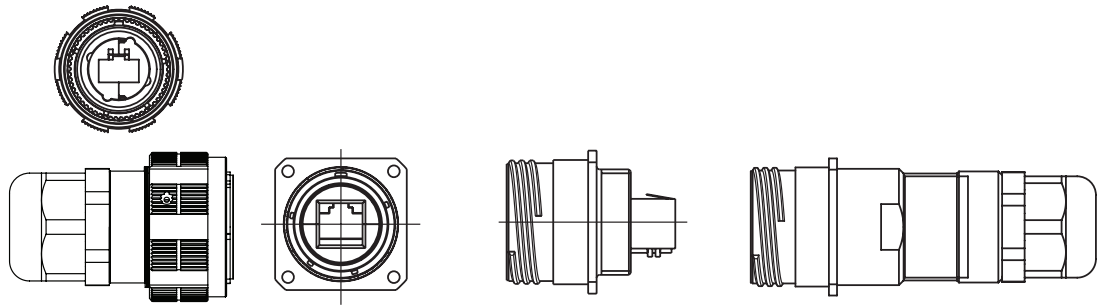

RJFTV

MAIN CHARACTERISTICS

- Sealed against fluids and dusts (IP68)
- Shock, vibration and traction-resistant
- No cabling operation in-field and no tools required
- Mechanical coding / polarization (4 positions)
- Improved EMI-protection
- Tri-Start thread coupling mechanism (MIL-DTL-38999 series III-type) with anti-decoupling device
- Robust metallic shells
- RJ45 cordset retention in the plug: 100 N in the axis
- Mating cycles: 500 min.
- Compatible with cable diameters from 0.236 in. (6 mm) to 0.512 in. (13.0 mm)

ENVIRONMENTAL PROTECTION

- Sealing: IP68
- Salt Spray: 48-hour with aluminum shell - nickel-plating > 500-hour with aluminum shell - olive drab cadmium plating; 1000-hour with marine bronze shell
- Fire-retardant/low-smoke: UL94 V0 and NF F 16 101 & 16 102
- Vibrations: 10 – 500 Hz, 10 g, 3 axes: no discontinuity > 10 nanos.
- Compounded versions tested per NAS 1599 (5-3000 Hz, 20g, 12h)
- Shocks: IK06; weight of 250 g drop from 40 cm [15.75 in] onto connectors (mated pair)
- Humidity: 21 days, 109.4°F (43°C), 98% humidity
- Thermal shock: 5 cycles at -40°F to +212°F (-40°C to +100°C)
- Operating temperature: -40°F to +185°F (-40°C to +85°C)

DATA TRANSMISSION

10 Base-T, 100 Base-TX, and 1000 Base-T networks
Cat5e per TIA/EIA 568B and Class D per ISO/IEC 11801

PLATING	PLUG		RECEPTACLES				
	CABLE GLANDS PLASTIC	CABLE GLANDS METAL	STANDARD BOX MOUNT	CORDSET BOX MOUNT	RIGHT ANGLE FEMALE RJ45	CABLE GLANDS PLASTIC	CABLE GLANDS METAL
MARINE BRONZE	RJFTV6BZ	RJFTV6MBZ	RJFTV21BZ	RJFTV22BZ**100BTX	RJFTV21RABZ	RJFTV2PE1BZ	RJFTV2PEM1BZ
NICKEL	RJFTV6N	RJFTV6MN	RJFTV21N	RJFTV22N**100BTX	RJFTV21RAN	RJFTV2PE1N	RJFTV2PEM1N
OLIVE DRAB CADMIUM	RJFTV6G	RJFTV6MG	RJFTV21G	RJFTV22G**100BTX	RJFTV21RAG	RJFTV2PE1G	RJFTV2PEM1G

** Select for Cordset Length 03 = 11.81 (0.30M) 05 = 19.68 (0.50M) 10 = 39.37 (1.00M) 15 = 59.05 (1.50M)

BOLD = Stocked Items