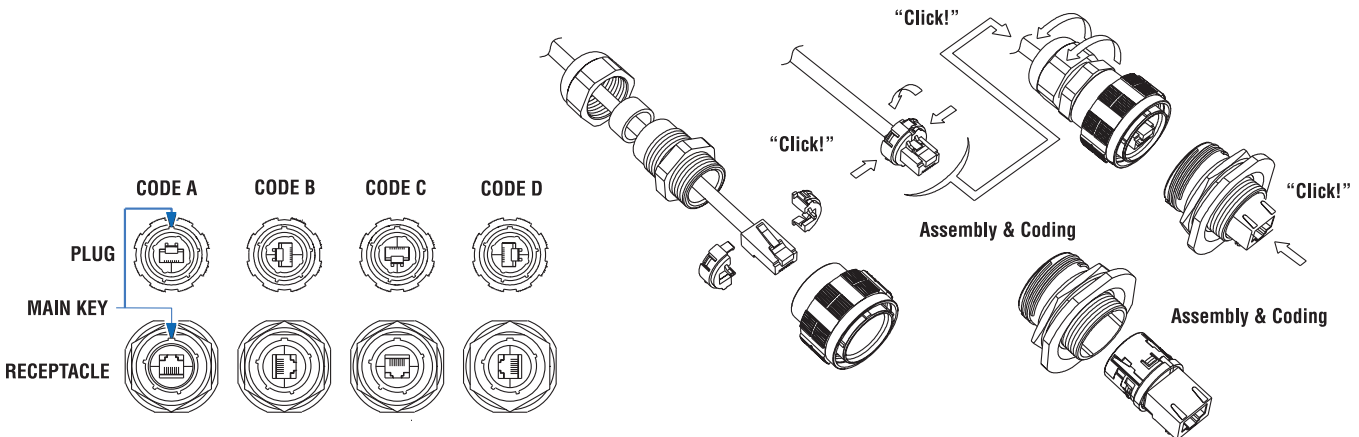

** Select for Cordset Length 03 = 11.81 (0.30M) 05 = 19.68 (0.50M) 10 = 39.37 (1.00M) 15 = 59.05 (1.50M)

BOLD = Stocked Items

ASSEMBLY INSTRUCTIONS

All dimensions in inches (millimeters in parenthesis)

RJFTV TRANSVERSALLY-SEALED