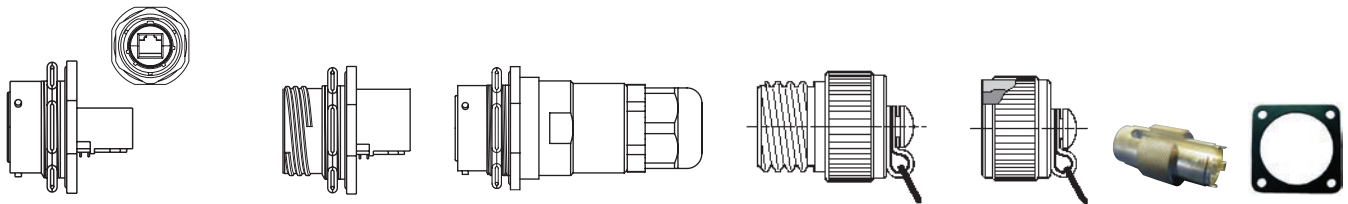

PLATING	JAM NUT RECEPTACLE						ACCESSORIES				
	STANDARD JAM NUT	CORDSET JAM NUT	RIGHT ANGLE FEMALE 45	CABLE GLAND		DUST CAP			SELF CLOSING CAP ONLY FOR RJFTV2***	INSERT REMOVAL TOOL	FLANGE GASKET
				PLASTIC	METAL	PLUG	BOX MOUNT	JAM NUT			
Marine Bronze	RJF71BZ	RJF72BZ**100BTX	RJF71RABZ	RJFPE1BZ	RJF7PEM1BZ	RJFC6BZ	RJFC2BZ	RJFC7BZ	-	RJFODE	JE19
Nickel	RJF71N	RJF72N**100BTX	RJF71RAN	RJFPE1N	RJF7PEM1N	RJFC6N	RJFC2N	RJFC7N	RJFTVSCCN		
Olive Drab Cadmium	RJF71G	RJF72G**100BTX	RJF71RAG	RJFPE1G	RJF7PEM1G	RJFC6G	RJFC2G	RJFC7G	RJFTVSCCG		

** Select for Cordset Length 03 = 11.81 (0.30M) 05 = 19.68 (0.50M) 10 = 39.37 (1.00M) 15 = 59.05 (1.50M)

BOLD = Stocked Items