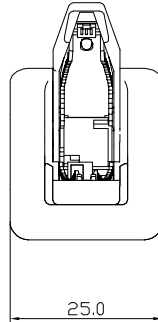

TEST CONNECTORS

RS7366BR - P18S 2mm Shrouded Plug Blk/Red

Rated 30V AC, 60V DC, 10A maximum.

RS7350BR - S16N-PC 4mm Shrouded socket. Gold Plated Blk/Red

Rated 1KV CAT III - 24A.

RS159711ABR - Terminal TP6S Gold Plated Blk/Red

Current Rating: 30A
Flammability: Min UL94HB

RS681561BR - Spring Terminal M4S SPT2 Blk/Red

Rated 48V, 15A max.

TEST CONNECTORS

RS7940BR - Croc Clip CRC-01 Blk/Red

Rated 600V CAT III (1000V CAT II)
EN61010 compliant
Current rating 10A.

RS79900RB - 1KV Croc clip Blk/Red

EN61010 1KV CAT III compliant. Current rating 20A.

CIH299450RS - 50m Earth Bond Continuity Reel to 4mm Plug
Supplied with 1x croc clip. Rated 10A 1000V CAT II, 600V CAT III.