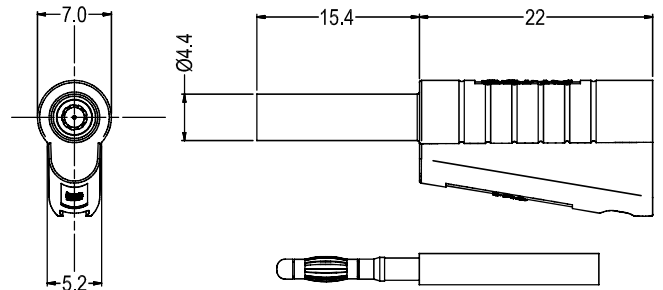

TEST CONNECTORS

RS7366BR - P18S 2mm Shrouded Plug Blk/Red

Rated 30V AC, 60V DC, 10A maximum.

RS7350BR - S16N-PC 4mm Shrouded socket. Gold Plated Blk/Red

Rated 1KV CAT III - 24A.

RS159711ABR - Terminal TP6S Gold Plated Blk/Red

Current Rating: 30A
Flammability: Min UL94HB

RS681561BR - Spring Terminal M4S SPT2 Blk/Red

Rated 48V, 15A max.

TEST CONNECTORS

RS7940BR - Croc Clip CRC-01 Blk/Red

Rated 600V CAT III (1000V CAT II)
EN61010 compliant
Current rating 10A.

RS79900RB - 1KV Croc clip Blk/Red

EN61010 1KV CAT III compliant. Current rating 20A.

CIH299450RS - 50m Earth Bond Continuity Reel to 4mm Plug
Supplied with 1x croc clip. Rated 10A 1000V CAT II, 600V CAT III.