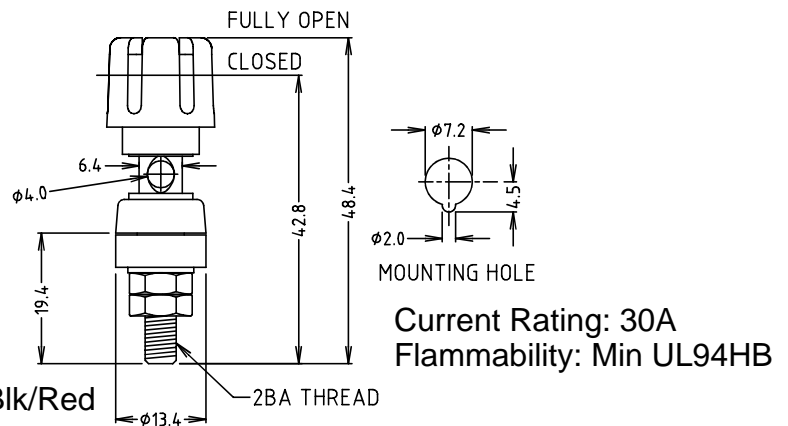

TEST CONNECTORS

RS7366BR - P18S 2mm Shrouded Plug Blk/Red

Rated 30V AC, 60V DC, 10A maximum.

RS7350BR - S16N-PC 4mm Shrouded socket. Gold Plated Blk/Red

Rated 1KV CAT III - 24A.

RS159711ABR - Terminal TP6S Gold Plated Blk/Red

Current Rating: 30A
Flammability: Min UL94HB

RS681561BR - Spring Terminal M4S SPT2 Blk/Red

Rated 48V, 15A max.

TEST CONNECTORS

RS7940BR - Croc Clip CRC-01 Blk/Red

Rated 600V CAT III (1000V CAT II)
EN61010 compliant
Current rating 10A.

RS79900RB - 1KV Croc clip Blk/Red

EN61010 1KV CAT III compliant. Current rating 20A.

CIH299450RS - 50m Earth Bond Continuity Reel to 4mm Plug
Supplied with 1x croc clip. Rated 10A 1000V CAT II, 600V CAT III.