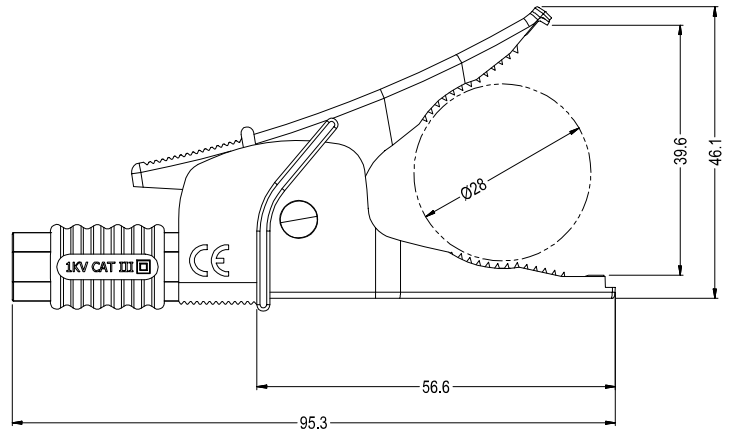

TEST CONNECTORS

RS7366BR - P18S 2mm Shrouded Plug Blk/Red

Rated 30V AC, 60V DC, 10A maximum.

RS7350BR - S16N-PC 4mm Shrouded socket. Gold Plated Blk/Red

Rated 1KV CAT III - 24A.

RS159711ABR - Terminal TP6S Gold Plated Blk/Red

Current Rating: 30A
Flammability: Min UL94HB

RS681561BR - Spring Terminal M4S SPT2 Blk/Red

Rated 48V, 15A max.

TEST CONNECTORS

RS7940BR - Croc Clip CRC-01 Blk/Red

Rated 600V CAT III (1000V CAT II)
EN61010 compliant
Current rating 10A.

RS79900RB - 1KV Croc clip Blk/Red

EN61010 1KV CAT III compliant. Current rating 20A.

CIH299450RS - 50m Earth Bond Continuity Reel to 4mm Plug
Supplied with 1x croc clip. Rated 10A 1000V CAT II, 600V CAT III.