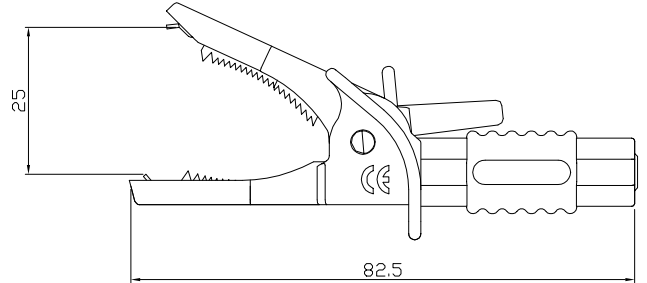

TEST CONNECTORS

RS7366BR - P18S 2mm Shrouded Plug Blk/Red

Rated 30V AC, 60V DC, 10A maximum.

RS7350BR - S16N-PC 4mm Shrouded socket. Gold Plated Blk/Red

Rated 1KV CAT III - 24A.

RS159711ABR - Terminal TP6S Gold Plated Blk/Red

Current Rating: 30A
Flammability: Min UL94HB

RS681561BR - Spring Terminal M4S SPT2 Blk/Red

Rated 48V, 15A max.

TEST CONNECTORS

RS7940BR - Croc Clip CRC-01 Blk/Red

Rated 600V CAT III (1000V CAT II)
EN61010 compliant
Current rating 10A.

RS79900RB - 1KV Croc clip Blk/Red

EN61010 1KV CAT III compliant. Current rating 20A.

CIH299450RS - 50m Earth Bond Continuity Reel to 4mm Plug
Supplied with 1x croc clip. Rated 10A 1000V CAT II, 600V CAT III.