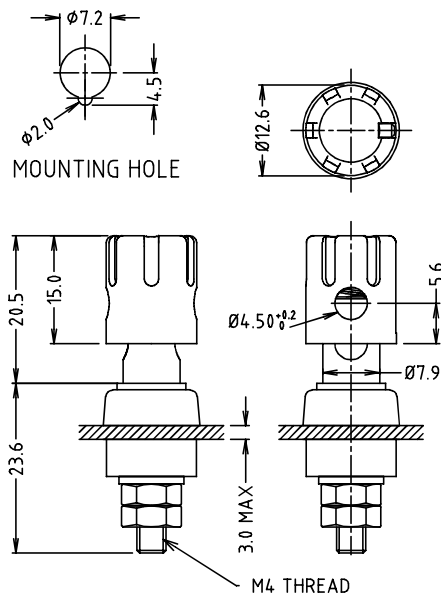

TEST CONNECTORS

RS7366BR - P18S 2mm Shrouded Plug Blk/Red

Rated 30V AC, 60V DC, 10A maximum.

RS7350BR - S16N-PC 4mm Shrouded socket. Gold Plated Blk/Red

Rated 1KV CAT III - 24A.

RS159711ABR - Terminal TP6S Gold Plated Blk/Red

Current Rating: 30A
Flammability: Min UL94HB

RS681561BR - Spring Terminal M4S SPT2 Blk/Red

Rated 48V, 15A max.

TEST CONNECTORS

RS7940BR - Croc Clip CRC-01 Blk/Red

Rated 600V CAT III (1000V CAT II)
EN61010 compliant
Current rating 10A.

RS79900RB - 1KV Croc clip Blk/Red

EN61010 1KV CAT III compliant. Current rating 20A.

CIH299450RS - 50m Earth Bond Continuity Reel to 4mm Plug
Supplied with 1x croc clip. Rated 10A 1000V CAT II, 600V CAT III.