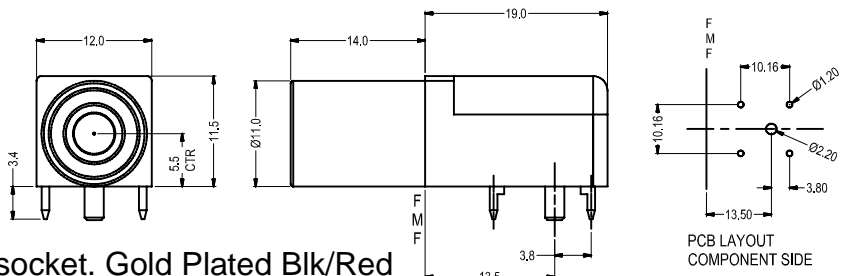

TEST CONNECTORS

RS7366BR - P18S 2mm Shrouded Plug Blk/Red

Rated 30V AC, 60V DC, 10A maximum.

RS7350BR - S16N-PC 4mm Shrouded socket. Gold Plated Blk/Red

Rated 1KV CAT III - 24A.

RS159711ABR - Terminal TP6S Gold Plated Blk/Red

Current Rating: 30A
Flammability: Min UL94HB

RS681561BR - Spring Terminal M4S SPT2 Blk/Red

Rated 48V, 15A max.

TEST CONNECTORS

RS7940BR - Croc Clip CRC-01 Blk/Red

Rated 600V CAT III (1000V CAT II)
EN61010 compliant
Current rating 10A.

RS79900RB - 1KV Croc clip Blk/Red

EN61010 1KV CAT III compliant. Current rating 20A.

CIH299450RS - 50m Earth Bond Continuity Reel to 4mm Plug
Supplied with 1x croc clip. Rated 10A 1000V CAT II, 600V CAT III.