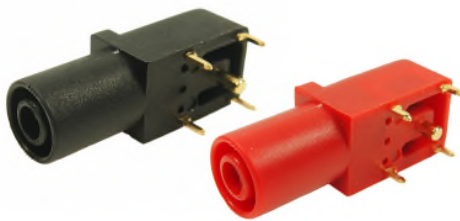

TEST CONNECTORS

RS7366BR - P18S 2mm Shrouded Plug Blk/Red

Rated 30V AC, 60V DC, 10A maximum.

RS7350BR - S16N-PC 4mm Shrouded socket. Gold Plated Blk/Red

Rated 1KV CAT III - 24A.

RS159711ABR - Terminal TP6S Gold Plated Blk/Red

Current Rating: 30A
Flammability: Min UL94HB

RS681561BR - Spring Terminal M4S SPT2 Blk/Red

Rated 48V, 15A max.

TEST CONNECTORS

RS7940BR - Croc Clip CRC-01 Blk/Red

Rated 600V CAT III (1000V CAT II)
EN61010 compliant
Current rating 10A.

RS79900RB - 1KV Croc clip Blk/Red

EN61010 1KV CAT III compliant. Current rating 20A.

CIH299450RS - 50m Earth Bond Continuity Reel to 4mm Plug
Supplied with 1x croc clip. Rated 10A 1000V CAT II, 600V CAT III.