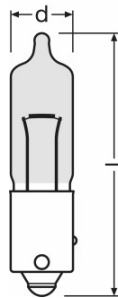

Product line drawing

Product line drawing

Product line drawing

Product line drawing

Product line drawing

Product line drawing

Product line drawing

Product family datasheet

Technical data

Product description	Electrical data					Photometrical data		Dimensions & weight
	Power input	Nominal wattage	Nominal voltage	Power input tolerance	Test voltage	Luminous flux	Luminous flux tolerance	Length
6418ULT	5 W	5.00 W	12.0 V	±10 %	13.5 V	45 lm	±20 %	36.0 mm
64132ULT	7 W	6.00 W	12.0 V	±5 %	13.5 V	125 lm	±12 %	33.0 mm
7528ULT	25 / 6 W		12.0 V	±6 / ±10 %	13.5 / 13.5 V	440/35 lm	±15 / ±20 %	52.5 mm
7506ULT	25 W	21.0 W	12.0 V	±6 %	13.5 V	460 lm	±15 %	52.5 mm
7507ULT ¹⁾	25 W	21.0 W	12.0 V	±6 %	13.5 V	280 lm	±20 %	52.5 mm
5008ULT	10 W	10.0 W	12.0 V	±10 %	13.5 V	125 lm	±20 %	37.5 mm
5007ULT	5 W	5.00 W	12.0 V	±10 %	13.5 V	50 lm	±20 %	37.5 mm
2825ULT	5 W	5.00 W	12.0 V	±10 %	13.5 V	50 lm	±20 %	26.8 mm
64137L	26.25 W ³⁾	21.0 W	12.0 V		13.5 V	300 lm		38.9 mm

Product description	Diameter	Lifespan		Additional product data	Certificates & standards	Country specific categorizations
		Lifespan B3	Lifespan Tc	Base (standard designation)	ECE category	Order reference
6418ULT	11.0 mm	1500 h	4000 h	SV8.5-8	C5W	6418ULT 5W 12V
64132ULT	9 mm	600 h	1000 h	BAX9s	H6W	64132ULT 6W 12V
7528ULT	25.0 mm	300 / 3000 h ²⁾	800 / 6000 h ²⁾	BAY15d	P21/5W	7528ULT 21/5W 1
7506ULT	25.0 mm	500 h	1000 h	BA15s	P21W	7506ULT-02B 21W
7507ULT ¹⁾	25.0 mm	500 h	1000 h	BAU15s	PY21W	7507ULT 21W 12V
5008ULT	16.0 mm	600 h	1200 h	BA15s	R10W	5008ULT 10W 12V
5007ULT	16.0 mm	600 h	1200 h	BA15s	R5W	5007ULT 5W 12V
2825ULT	10.0 mm	700 h	1500 h	W2.1x9.5d	W5W	2825ULT
64137L	9 mm	400 h	700 h	BAW9s	HY21W	64137ULT