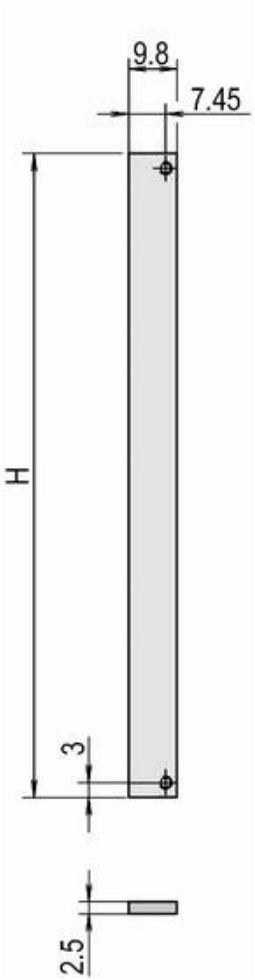

Front panels, unshielded

Features:

- Al, pre-anodised, cut edges, clean
- Partial width front panel, Al, 2,5 mm

RS stk. no.	Schroff p/n	Height	Height	Width	B	b1	b2
7213089	30818352	3 U	128.4 mm	84 HP	426.4 mm	411.5 mm	203.2 mm
7388051	30818518	6 U	261.8 mm	4 HP	20 mm	-	-
7388060	30818522	6 U	261.8 mm	8 HP	40.3 mm	-	-