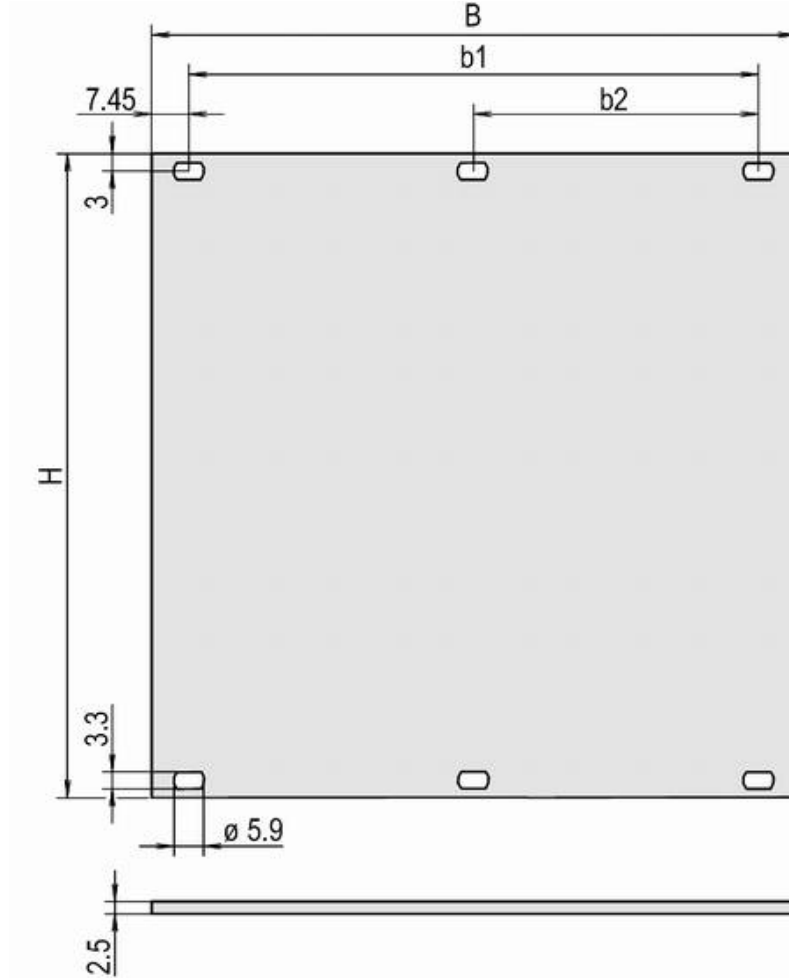

Front panels, unshielded

Features:

- Al, pre-anodised, cut edges, clean
- Partial width front panel, Al, 2,5 mm

RS stk. no.	Schroff p/n	Height	Height	Width	B	b1	b2
7213089	30818352	3 U	128.4 mm	84 HP	426.4 mm	411.5 mm	203.2 mm
7388051	30818518	6 U	261.8 mm	4 HP	20 mm	-	-
7388060	30818522	6 U	261.8 mm	8 HP	40.3 mm	-	-