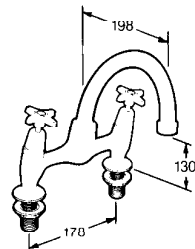

760 3/4" GLOBE PATTERN BATH TAPS

FINISH	ORDER CODE	
CHROME	HOT	H 323008
CHROME	COLD	C 323018

CROSS TOP KITCHEN TAPS

**2158 1/2" HIGH NECK SINK TAPS
BS5412**

FINISH	ORDER CODE	
CHROME	HOT	H 303007
CHROME	COLD	C 303017

**159HN INC 1/2" HIGH NECK
INCLINED SINK TAPS
BS1010**

FINISH	ORDER CODE	
CHROME	HOT	H 306007
CHROME	COLD	C 306017

**2523 PILLAR MOUNTED KITCHEN MIXER
(DUALFLOW)
BS5412**

FINISH	ORDER CODE
CHROME	320007

**159HN INC 3/4" HIGH NECK
INCLINED SINK TAPS
BS1010**