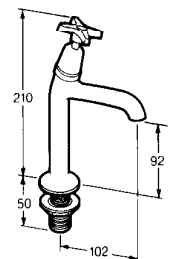

760 3/4" GLOBE PATTERN BATH TAPS

FINISH	ORDER CODE	
CHROME	HOT	H 323008
CHROME	COLD	C 323018

CROSS TOP KITCHEN TAPS

**2158 1/2" HIGH NECK SINK TAPS
BS5412**

FINISH	ORDER CODE	
CHROME	HOT	H 303007
CHROME	COLD	C 303017

**159HN INC 1/2" HIGH NECK
INCLINED SINK TAPS
BS1010**

FINISH	ORDER CODE	
CHROME	HOT	H 306007
CHROME	COLD	C 306017

**2523 PILLAR MOUNTED KITCHEN MIXER
(DUALFLOW)
BS5412**

FINISH	ORDER CODE
CHROME	320007

**159HN INC 3/4" HIGH NECK
INCLINED SINK TAPS
BS1010**