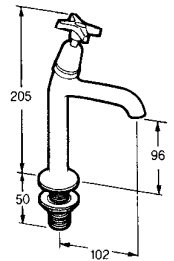

760 3/4" GLOBE PATTERN BATH TAPS

FINISH	ORDER CODE	
CHROME	HOT	H 323008
CHROME	COLD	C 323018

CROSS TOP KITCHEN TAPS

**2158 1/2" HIGH NECK SINK TAPS
BS5412**

FINISH	ORDER CODE	
CHROME	HOT	H 303007
CHROME	COLD	C 303017

**159HN INC 1/2" HIGH NECK
INCLINED SINK TAPS
BS1010**

FINISH	ORDER CODE	
CHROME	HOT	H 306007
CHROME	COLD	C 306017

**2523 PILLAR MOUNTED KITCHEN MIXER
(DUALFLOW)
BS5412**

FINISH	ORDER CODE
CHROME	320007

**159HN INC 3/4" HIGH NECK
INCLINED SINK TAPS
BS1010**