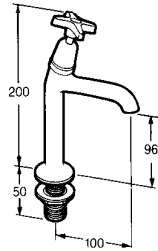

760 3/4" GLOBE PATTERN BATH TAPS

FINISH	ORDER CODE	
CHROME	HOT	H 323008
CHROME	COLD	C 323018

CROSS TOP KITCHEN TAPS

**2158 1/2" HIGH NECK SINK TAPS
BS5412**

FINISH	ORDER CODE	
CHROME	HOT	H 303007
CHROME	COLD	C 303017

**159HN INC 1/2" HIGH NECK
INCLINED SINK TAPS
BS1010**

FINISH	ORDER CODE	
CHROME	HOT	H 306007
CHROME	COLD	C 306017

**2523 PILLAR MOUNTED KITCHEN MIXER
(DUALFLOW)
BS5412**

FINISH	ORDER CODE
CHROME	320007

**159HN INC 3/4" HIGH NECK
INCLINED SINK TAPS
BS1010**