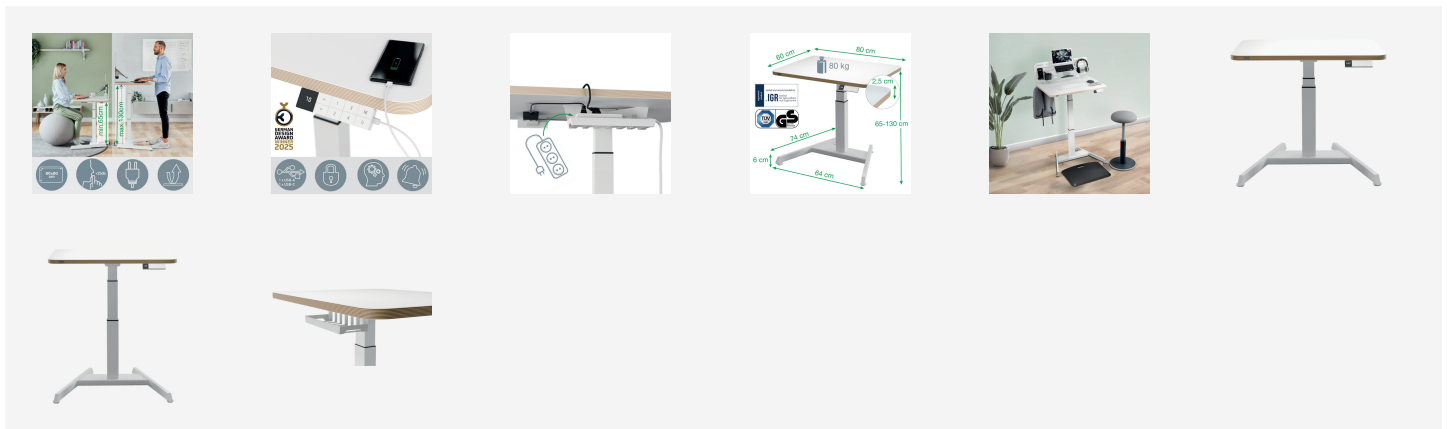

## Leitz Ergo Small Electric Sit Standing Desk with Stand-Up Reminder

Sit - Stand - Move. Whether you're aiming for a healthier lifestyle or want to avoid aches and pains while working, our space-saving sit stand desks will elevate your workspace to new heights. The compact design with a 80 x 60 cm desktop is ideal for flexible use and as a temporary desk where space is limited. Perfect as a small home office desk or for hot desking areas it provides space for a monitor, laptop, keyboard and other accessories e.g. wrist rests and mouse mats. Combined with the clever Leitz Ergo Pegboard Organisers (available for separate purchase) to create vertical storage and keep your desk tidy. This desk has a smooth electric height adjustment feature with a smart stand-up reminder and 4 memory functions allowing you to find the perfect ergonomic position. Easily switch between sitting and standing to promote muscle movement and which has a positive impact on wellbeing. Easy to use control pad with child lock, over heating protection, USB-C & USB-A ports, a screen to display height, anti-collision function and a cable holder. This modern and minimalist sit-stand desk is ideal for your home or office to enhance comfort and maximise productivity. It's our mission to provide solutions that can empower individuals to thrive at work and beyond promoting positive mental health and physical wellness. Combine with many other Leitz Ergo products to customise your flexible and individual sit, stand & move workstation. Stay active and FEEL GOOD with Leitz.