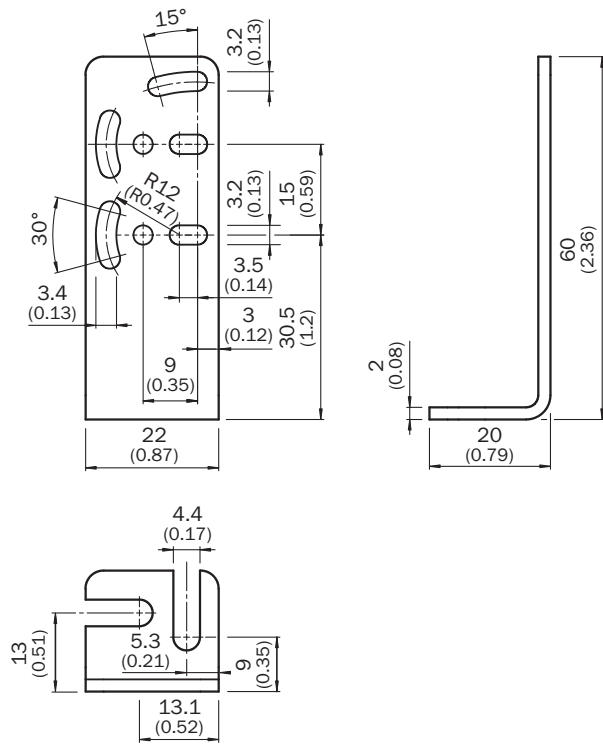

BEF-W4-B

**SICK**  
Sensor Intelligence.

Ordering information

Type	Part no.
BEF-W4-B	2051630

Other models and accessories → [www.sick.com/](http://www.sick.com/)

Detailed technical data

Technical specifications

<b>Accessory group</b>	Mounting brackets and plates
<b>Accessory family</b>	Mounting brackets
<b>Suitable for</b>	W4-3
<b>Material</b>	Stainless steel 1.4571
<b>Items supplied</b>	Mounting hardware included
<b>Description</b>	Mounting bracket for floor mounting

Dimensional drawing (Dimensions in mm (inch))