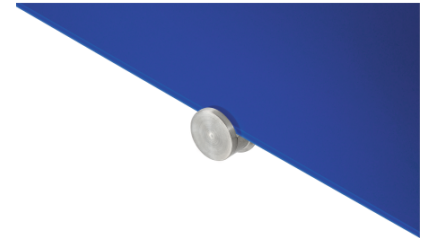

- Highly sustainable glass writing surface of toughened safety glass
- The specially coated surface enables perfect and smooth writing results
- The surface can easily be cleaned with a damp microfibre cloth without leaving any residue
- Easily mountable stylish stainless steel assembly material included
- Both horizontal and vertical placement possible
- 25 year guarantee on the perfect writability and wipeability of the board surface when using Legamaster accessories

Glassboard

90x120cm blue

- This blue glassboard in size 90x120 cm combines the functionalities of the best professional and magnetic whiteboard with a unique modern and durable glass design
- Suitable for highly intensive use in the office, at school or at home
- Exclusive design due to the stylish toughened safety glass writing surface and innovative stainless steel mounting system
- The glass writing surface is suitable for glassboard or whiteboard markers
- The surface can easily be cleaned with a damp microfibre cloth without leaving any residue
- Thanks to the magnetic surface, notes and pictures can easily be attached with magnets
- The board comes with assembly material, two superstrong glassboard magnets and one Legamaster chalk marker

Product specifications

Surface (material/colour)	Safety glass / Blue
Magnetic	Yes
Product dimensions	W: 1200 x H: 900 x D: 4 (mm)
Mounting type	Wall (brackets)
Included accessories	Marker, Mounting materials
Product warranty	2 years
Surface warranty	25 years