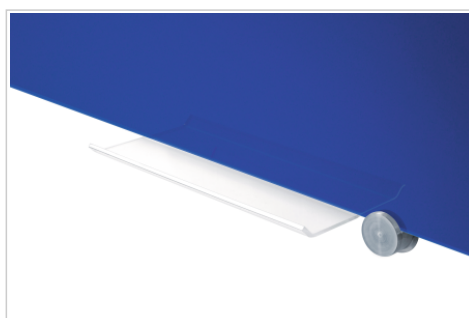

- Highly sustainable glass writing surface of toughened safety glass
- The specially coated surface enables perfect and smooth writing results
- The surface can easily be cleaned with a damp microfibre cloth without leaving any residue
- Easily mountable stylish stainless steel assembly material included
- Both horizontal and vertical placement possible
- 25 year guarantee on the perfect writability and wipeability of the board surface when using Legamaster accessories

Glassboard

90x120cm blue

- This blue glassboard in size 90x120 cm combines the functionalities of the best professional and magnetic whiteboard with a unique modern and durable glass design
- Suitable for highly intensive use in the office, at school or at home
- Exclusive design due to the stylish toughened safety glass writing surface and innovative stainless steel mounting system
- The glass writing surface is suitable for glassboard or whiteboard markers
- The surface can easily be cleaned with a damp microfibre cloth without leaving any residue
- Thanks to the magnetic surface, notes and pictures can easily be attached with magnets
- The board comes with assembly material, two superstrong glassboard magnets and one Legamaster chalk marker

Product specifications

Surface (material/colour)	Safety glass / Blue
Magnetic	Yes
Product dimensions	W: 1200 x H: 900 x D: 4 (mm)
Mounting type	Wall (brackets)
Included accessories	Marker, Mounting materials
Product warranty	2 years
Surface warranty	25 years