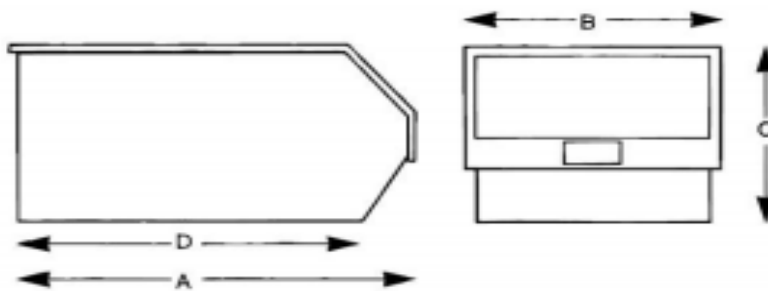

External dimensions		
Dimension	376mm x 419mm x 180mm	
Depth	376mm	(Overall)
Width	419mm	(Overall)
Height	180mm	(Overall)
Base Length	310mm	(Overall)

Internal dimensions	
Dimension	310mm x 378mm x 164mm
Depth	310mm
Width	378mm
Height	1664mm
Base Length	295mm

All Dimensions in mm	SIZE 1	SIZE 2	SIZE 3	SIZE 4	SIZE 5	SIZE 6	SIZE 7
(A) Overall Length	90	167	240	350	350	376	510
(B) Overall Width	100	101	150	205	205	419	315
(C) Overall Height	50	76	130	130	181	180	200
(D) Overall Base Length	64	143	200	300	300	310	450
(A) Internal Length	80	154	223	330	330	350	470
(B) Internal Width	88	88	128	179	177	378	270
(C) Internal Height	42	63	120	117	167	164	188
(D) Internal Base Length	65	131	188	287	287	295	435
Volumes (Litres)	0.46	1.27	4.6	9.1	12.8	28.3	31.4
Maximum Container Stack Height – (See Details Opposite)	7	5	4	6	4	8	6
Maximum Stack Load Capacity (kg)	12	12	30	36	45	60	42