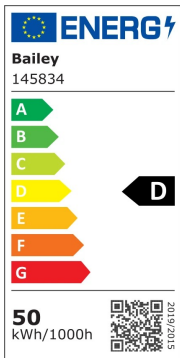

LED FIL Motion Sensor A60 E27 5W (48W) 600lm 827 Clear

Article number: 145934

BAI LED Filament Sensor GLS A60 E27 5W (48W) 600lm 2700K Clear 230V-240V 300° 60x120mm Motion Sensor LED-lamp

LED lamp with a sensor that captures movement. The sensor is active from < 50 lux. Microwave sensor 4GHz. Detection range: within 5 meter of sensor. Hold time: the lamp will light up for 60 seconds. Suitable for base-up and base-down. Can be used behind frosted/opal glass covers. Metal luminaires may block the sensor. If the lamp is installed based-down, the microwaves pass through the metal base, the detection distance will be reduced slightly.

Socket	E27
Luminous flux [lm]	600 - 600
Nominal voltage [V]	220 - 240
Lamp power [W]	5 - 5
Colour temperature [K]	2700 - 2700
Diameter [mm]	60
Length [mm]	120
Dimmable	No
Lamp shape	Pear-shape
Beam angle [°]	300 - 300
Colour	White
Type of glass/cover	Clear
Lamp designation	A-type
Colour rendering index CRI	80-89
Voltage type	AC
Filament lamp	Yes
Rated luminous flux according to IEC 62612 [lm]	600
Power factor	0.7
Lamp efficacy [lm/W]	120
Nominal current [mA]	28 - 28
Colour of light according to EN 12464-1	Warm white < 3300 K
Housing colour	Colourless
Average nominal lifetime [h]	15000
Degree of protection (IP)	IP65
Colour consistency (McAdam ellipse)	SDCM6
Min. number of switching cycles	15000
Weighted energy consumption in 1000 hours [kWh]	5
Remote operation possible	No
With movement sensor	Yes
With remote control	No
Compatible with Apple HomeKit	No
Compatible with Google Assistant	No
Compatible with Amazon Alexa	No
IFTTT support available	No
Suitable for electronic ballast	No
Suitable for magnetic ballast	No
Dimming phase cut-off (trailing edge)	No
Dimming phase cut-on (leading edge)	No
Dimming Touch and Dim	No
Dimming Zigbee	No
Dimming Bluetooth	No