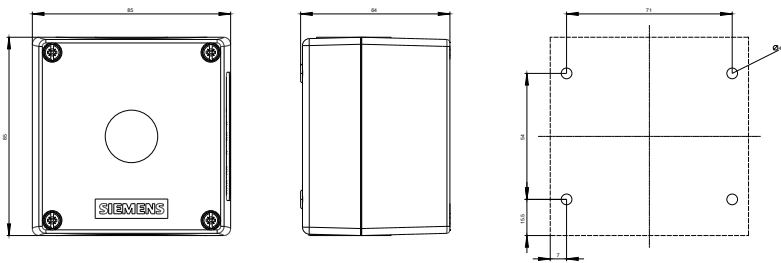

last modified:

09.03.2015