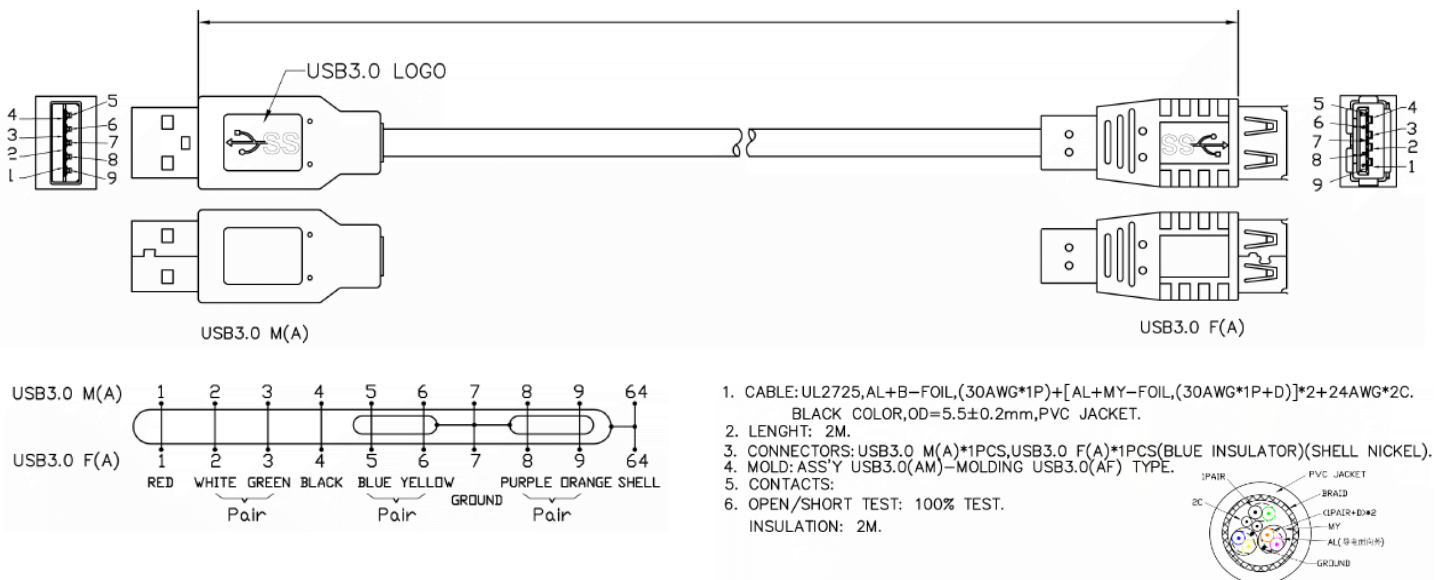

## RS PRO 1m USB 3.0 A Male - A Female Extension Cable – Blue 5 Pack

Stock number: 2513293

EN

The RS PRO 1 metre USB version 3.0 A male to A female cable has a blue PVC jacket and connector hoods. The cable flex has copper wire conductors and drain wire, with an aluminium braid, foil shielding and has an outer diameter of 5.5mm.

The connectors are nickel and have a strain relief to help avoid the cable splitting around the edge of the boot. USB A male to A female cables are used to extend shorter cables when extra length is needed.

USB extension are used to extend short USB cables. The A male connector plugs into the A female socket on the PC, the A male connector on the cable that needs extending plugs into the female connector on the extension cable.