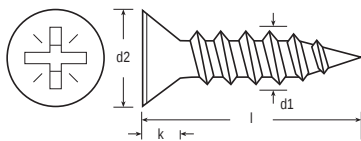

ENGLISH

Datasheet

Recessed Csk, Single Thread Chipboard Screw, A2 Stainless Steel

RS Stock No **7976248**

Size **6.0 x 70mm**

d1		3.5	4	5	6
d2	max.	7	8	10	12
k	max.	2.1	2.5	3	3.6
Recess	no.	2	2	2	3

Please view our full range listing below

RS Stock No	Size (mm)	RS Stock No	Size (mm)
1443507	3.5 x 20	7976232	5.0 x 50
1443508	3.5 x 25	7976241	5.0 x 60
1443509	3.5 x 30	7976244	5.0 x 70
7976229	4.0 x 25	1443512	5.0 x 80
7976222	4.0 x 30	1443513	5.0 x 100
7976226	4.0 x 40	1443514	6.0 x 60
7976235	4.0 x 50	7976248	6.0 x 70
1443510	4.0 x 60	1443515	6.0 x 80
1443511	5.0 x 30	1443516	6.0 x 100
7976238	5.0 x 40		