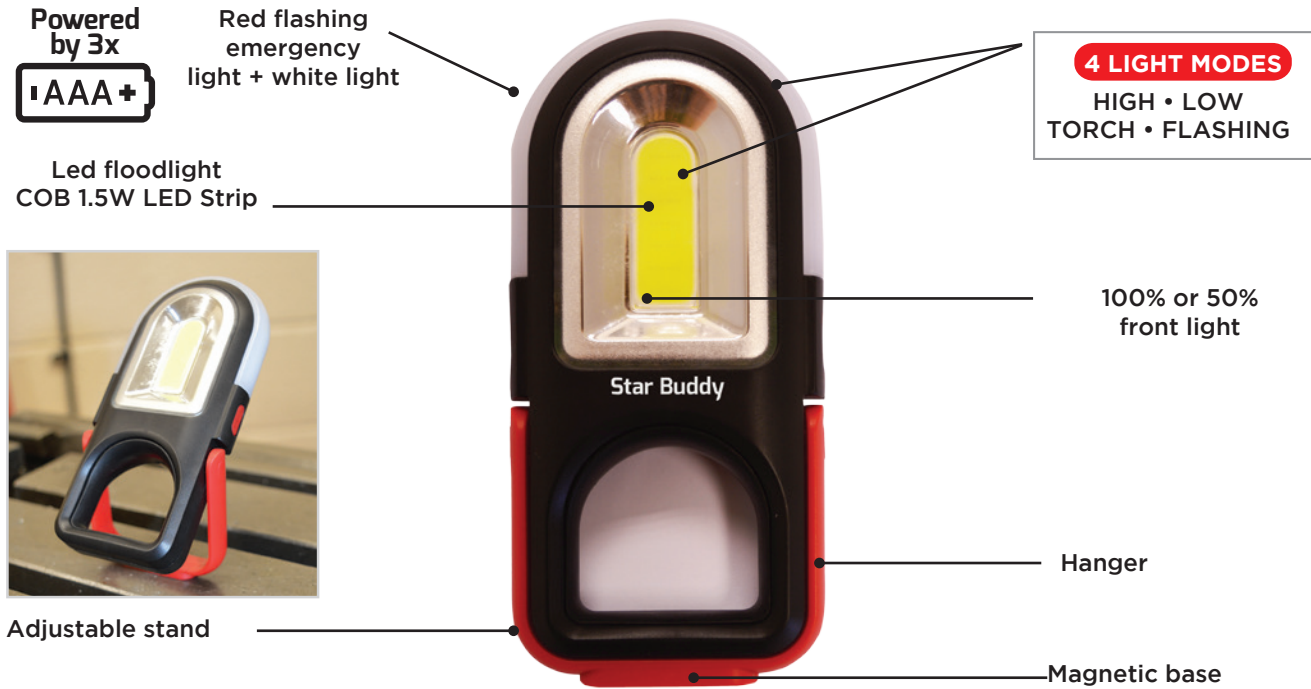

## Multi-functional LED Work Light

**New**

With a strong construction and compact size, the StarBuddy offers 180 Lumens COB (chip on board) LED technology with a 180-degree swivel magnetic stand that allow you to place it anywhere. A perfect tool for camping, workshop automobile and emergency application.

### Key features:

- 180 Lumens floodlight
- 80 Lumens Inspection torch
- 5 Metre beam
- 1.5W Cob LED strip
- Red flashing emergency lights
- Drop proof up to 1m
- Runtime:
  - Flood 3hrs
  - Red Flashing lights 6hrs
  - Torch 3.5hrs

Emergency red flashing led lights

95 g

PRODUCT CODE	DIMENSIONS
NSSTARBUDDY	(L)122X(W)21X(H)21mm