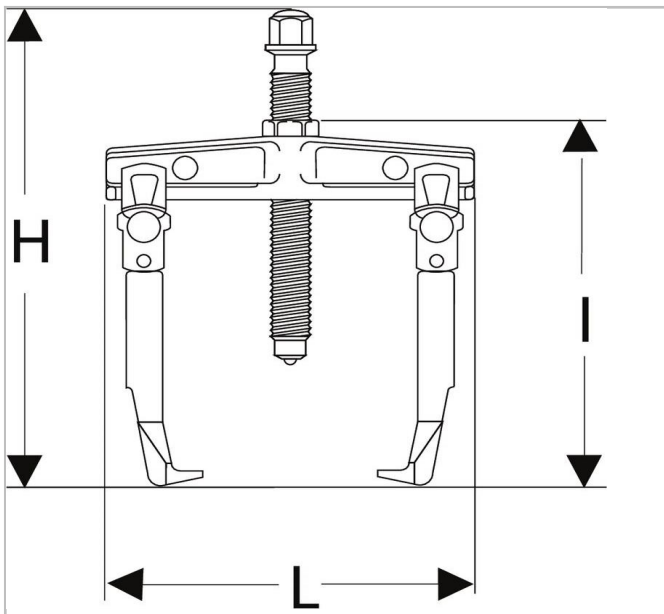

## U.232 - 2-leg sliding-leg pullers

### Description:

- Versatile: conversion possible in inside or outside grip with the same leg.
- Safety: - Stops to prevent legs from falling. - Under pressure, the legs are set to overhang to avoid sliding.

	Depth Maxi [mm]	Length L [mm]	Height H [mm]	Length [mm]	Hex Size [mm]	Screw Size ["]	Screw Size Multi [mm]	Tonnes []	t []	Weight [Kg]
<b>U.232-130</b>	100.0	186.0	182.0	155.0	21.0	U.35SE1	17.0	3.0	30.0	1.0
<b>U.232-160</b>	145.0	247.0	283.0	233.0	27.0	U.53S2A07	17.0	4.0	40.0	2.8
<b>U.232-210</b>	145.0	297.0	283.0	233.0	27.0	U.53S2A07	17.0	4.0	40.0	3.0
<b>U.232-270</b>	190.0	379.0	345.0	303.0	36.0	U.53S3-07	32.0	5.0	50.0	7.5
<b>U.232-340</b>	190.0	449.0	345.0	303.0	36.0	U.53S3-07	36.0	5.0	50.0	8.2
<b>U.232-65</b>	65.0	115.0	133.0	105.0	16.0	U.35P01	13.0	1.5	15.0	0.4
<b>U.232-90</b>	100.0	146.0	182.0	155.0	21.0	U.35SE1	17.0	3.0	30.0	0.9