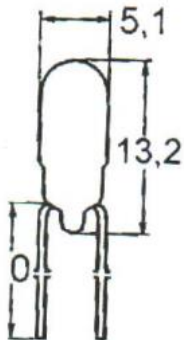

Datasheet

Clear Wire Terminal Filament Indicator Lamp

RS Stock number 106-256

Dimensions: (mm)

Structure	
Bulb Type	T1 ½ Clear
Bulb Diameter	Ø5.1+0.1
Length	13+2+0.1
Base Type	W.T

Design Characteristics	
Voltage	6V
Amperage	55mA±10%
Luminous Flux	1Lm±20%
Filament Type	Vacuum Type
Life Hours	10,000Hours