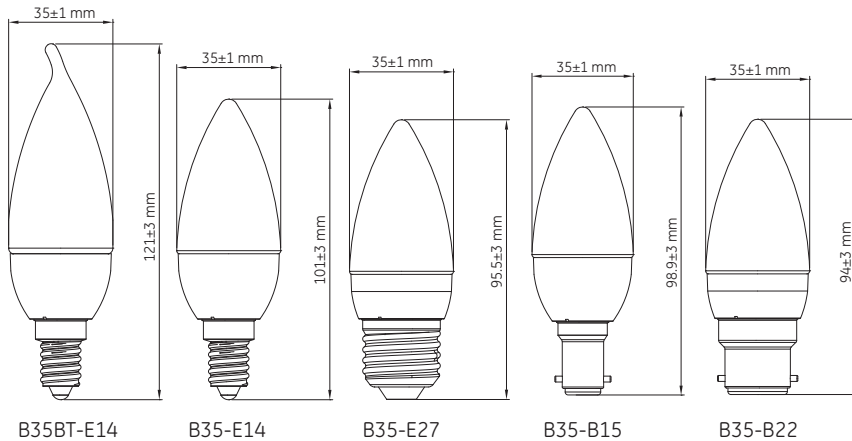

Dimensions