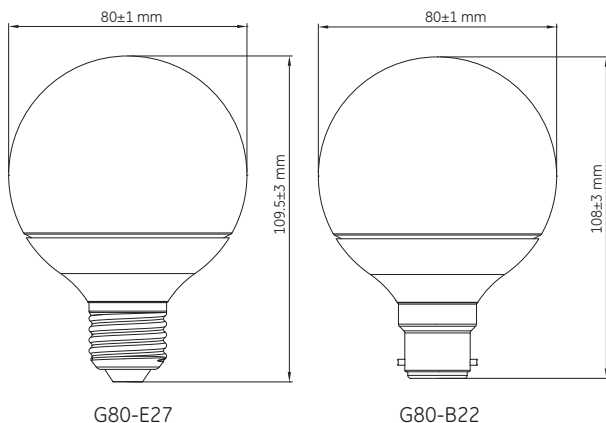

Dimensions