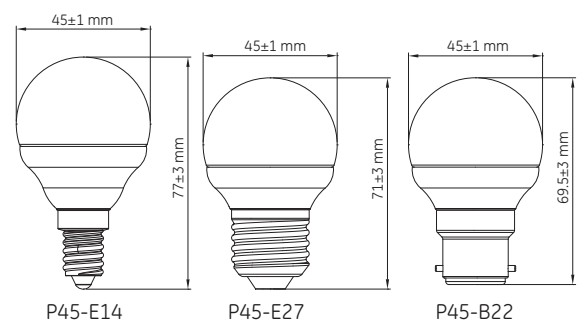

Dimensions