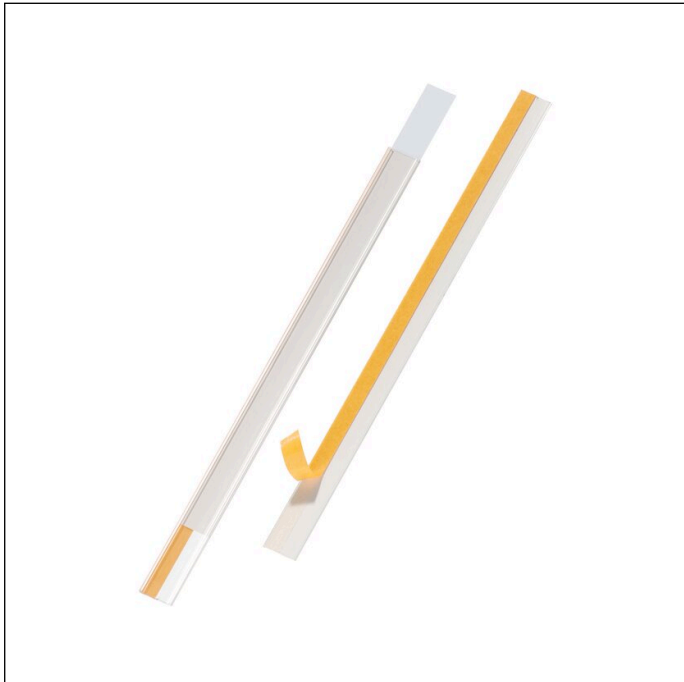

# Ticket holder SCANFIX® 1000x40 mm self-adhesive

Article number	803919	Sales unit quantity	1 Pack
Colour	Transparent	Sales unit EAN	4005546989976
Packaging unit	25 pieces / pack	Packing weight (gross)	1788.8 G
Base EAN	4005546989976	Country of origin	DE

## Product description

- SCANFIX® self-adhesive scanner rails
- Ideal for labelling items, e.g. as a price rail
- Open at the top and one side, can be cut to size
- Shelf windows with manually markable paper strips
- Insert sheets in 200 x 40 mm format (product # 8099) available separately
- Dimensions: 1000 x 40 mm [W x H]
- Suitable printable insert labels: Article number 809902

# Ticket holder SCANFIX® 1000x40 mm self-adhesive

## Product features

Outer width (mm)	1000
Outer height (mm)	40
Orientation Format	Landscape
Brand	DURABLE
Inner width (mm)	1000
Inner height (mm)	37
Opening	Top and side
Protection flap	No
Thumb cut-out	No
Can be cut to size	Yes
With blank inserts	Yes
Colour Back Cover	Transparent
Product features relating to documents	Can be scanned, document protection
Attachment through	Fully self-adhesive
Attachment type	Self-adhesive
Label type	DURAPRINT®