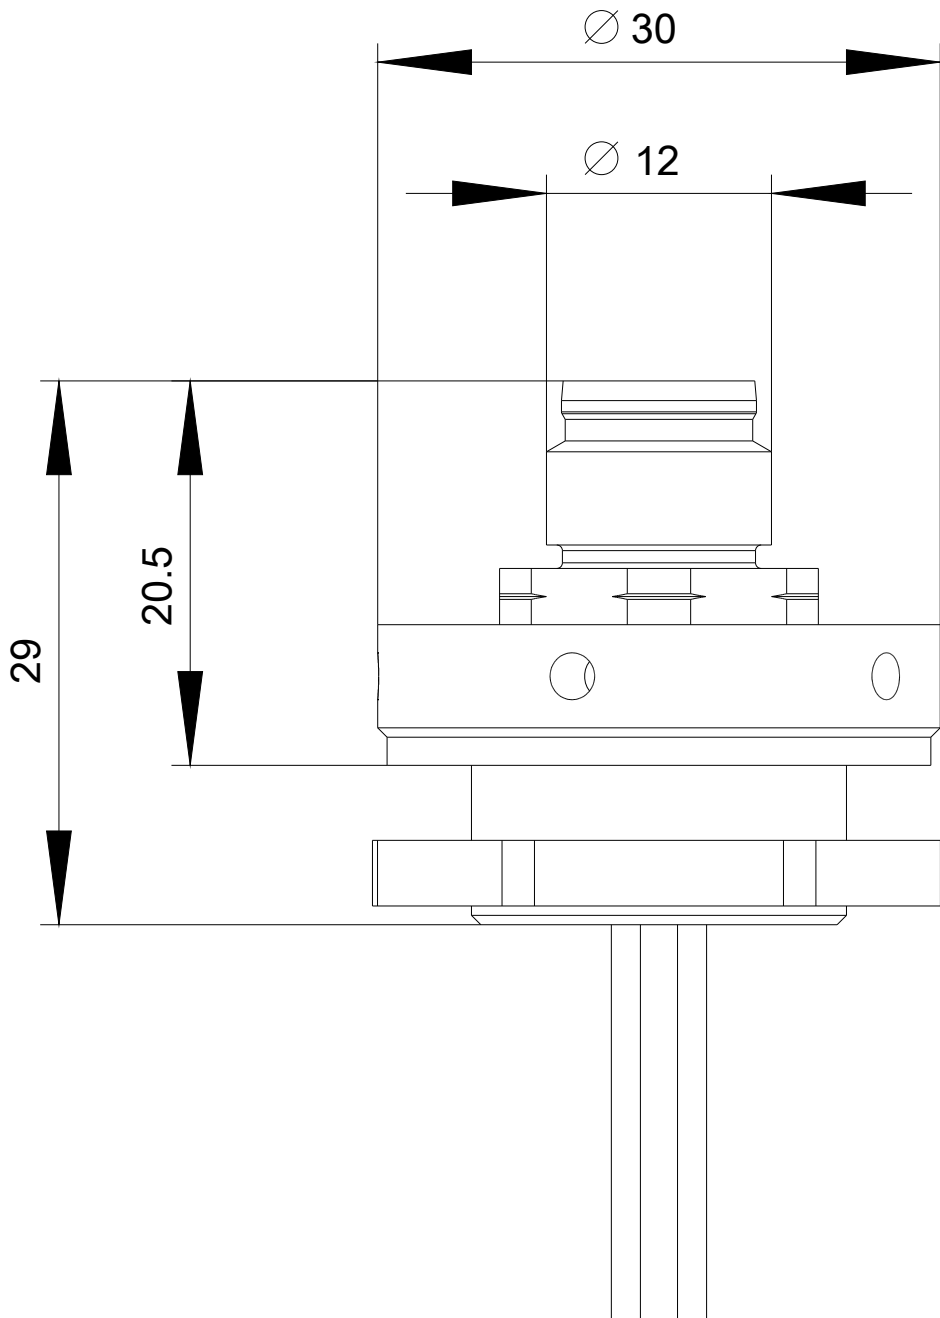

last modified:

09/12/2019