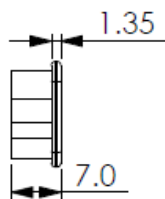

Datasheet

Plug Dust Cover

RS Stock number 666-0926

Dimensions(mm)

Material : PP+Carbon black