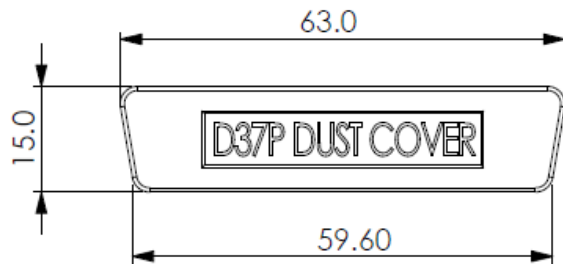

Datasheet

Plug Dust Cover

RS Stock number 666-0926

Dimensions(mm)

Material : PP+Carbon black