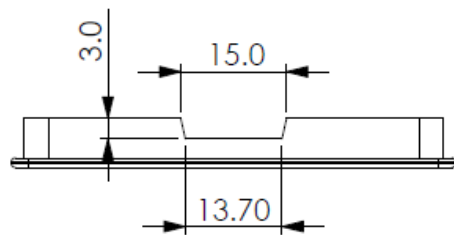

Datasheet

Plug Dust Cover

RS Stock number 666-0926

Dimensions(mm)

Material : PP+Carbon black