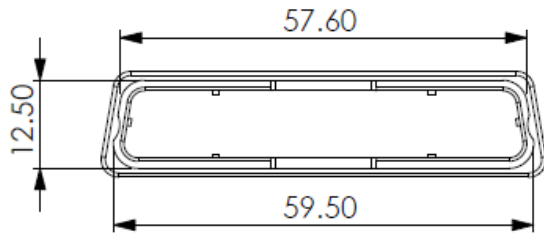

Datasheet

Plug Dust Cover

RS Stock number 666-0926

Dimensions(mm)

Material : PP+Carbon black