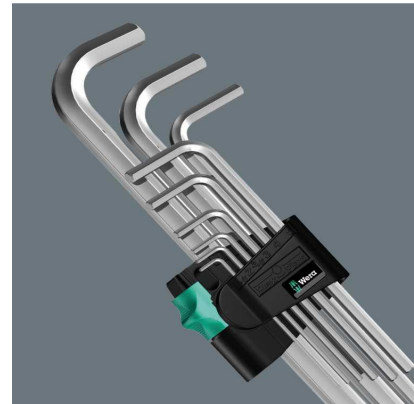

## 950 L-key, metric, chrome-plated, Hex-Plus, 8.0 mm

EAN:	4013288018366	Code:	05021055001
Type:	950		
Size:	8.0x100		

High-quality L-key for hexagon socket screws. With Hex-Plus profile, which prevents damaged screw heads: A greater contact surface avoids rounded out screw heads. Chrome-plated surface for optimised corrosion protection. Abrasion-resistant size marking for easy access.