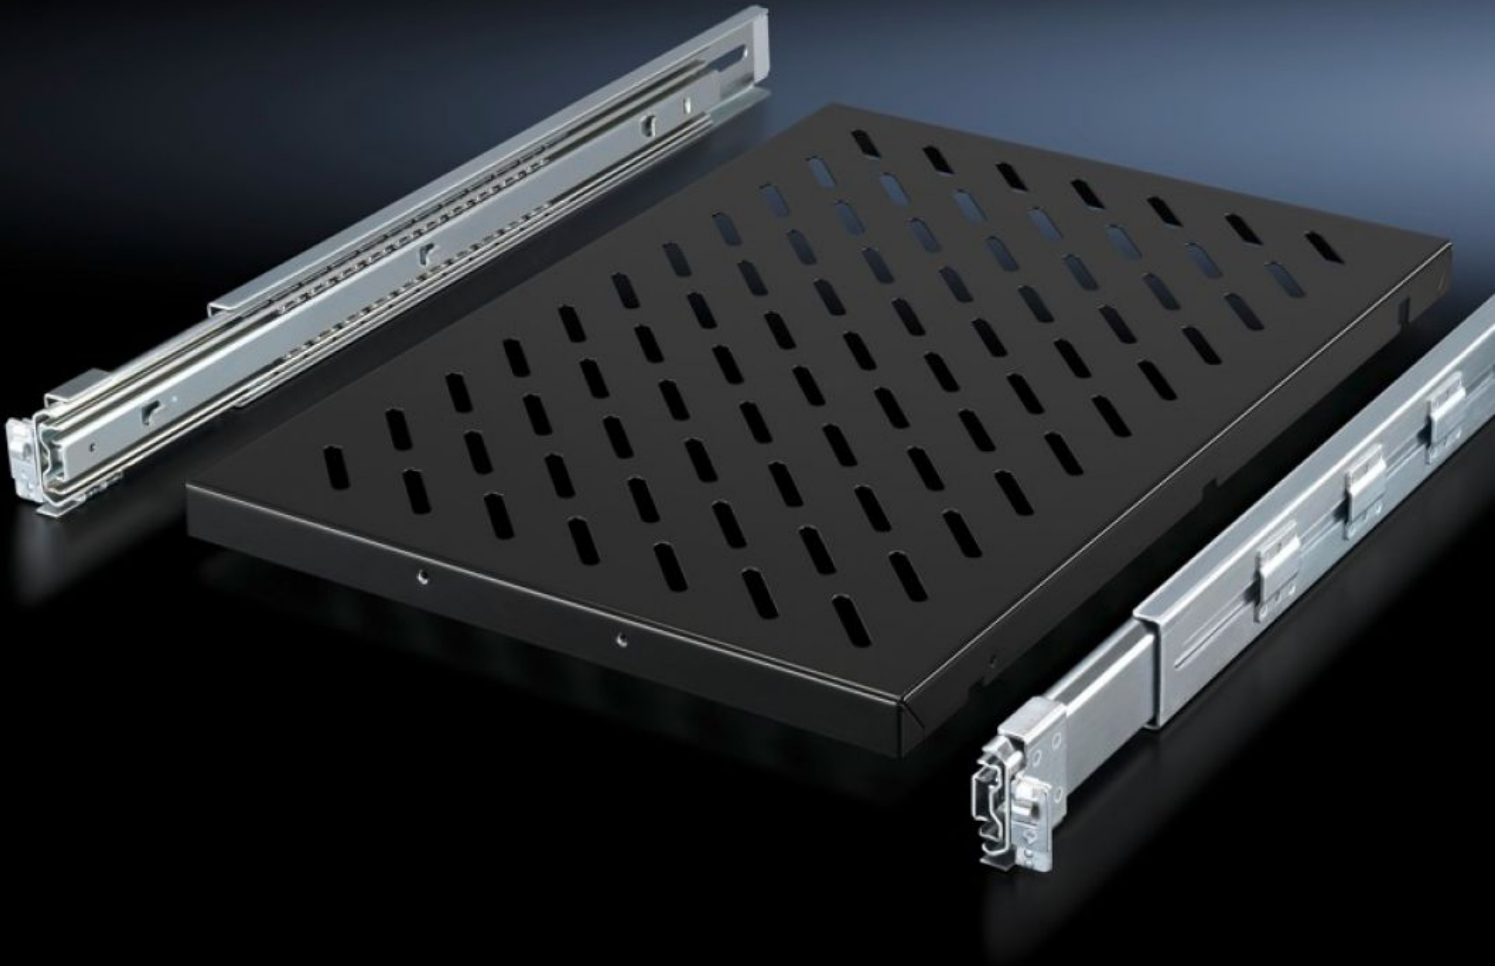

Rittal – The System.

Faster – better – everywhere.

DK 5501.725 Component shelf, pull-out

State: 18/04/2023 (Source: rittal.com/com-en)

ENCLOSURES

POWER DISTRIBUTION

CLIMATE CONTROL

IT INFRASTRUCTURE

SOFTWARE & SERVICES

FRIEDHELM LOH GROUP