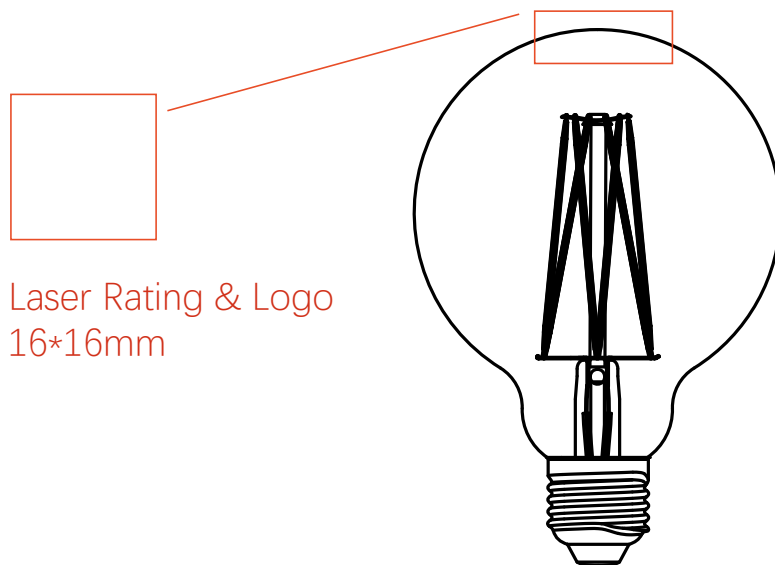

Smart filament bulb

DELTACO

SMART

PRODUCT DATA

Product category:	Smart filament bulb
Fitting:	E27
Shape:	G95
Wattage and lumen:	5.5 W, 470 lm
Colour:	White CCT
Colour temperature:	1800-6500 K
Dimmable:	Yes (with app)
Lifetime:	15000 h
Input voltage:	220-240 V
WiFi frequency:	2.4 GHz
Network protocol:	IEEE802.11 b/g/n
Compatibility:	APP: DELTACOSMARTHOME, Amazon Alexa & Google Home Voice Assistance
Working temperature:	-20°C to 40°C
Package contents:	Smart bulb and manual.

Dimmable
Amber glass
Control with app
Adjustable colour temperature

LOGISTICS DATA

Article number:	SH-LFE27G95
Brand:	DELTACO
EAN code:	7333048043863
Country of origin:	China
Custom tariff number:	85414010
Master carton packing unit:	N/A
Master carton gross weight:	N/A
Master carton dimensions:	N/A
Package type:	Box
Package weight:	N/A
Package dimensions:	N/A

Drawing

on the top side

Laser Rating & Logo
16*16mm