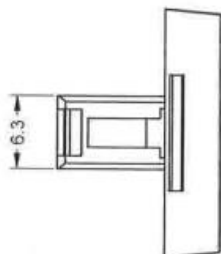

# Blue Square Push Button Lens For Use With SD16 Series

RS Stock number 745-2596

### Dimensions: (mm)

### Specifications

Colour: Blue  
Length: 16mm  
Shape: Square Flat  
Material: PMMA / PC  
RoHS Compliant