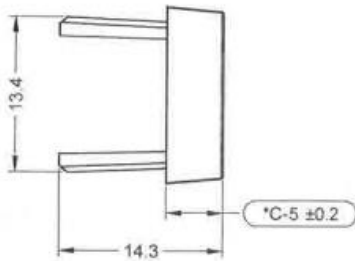

# Blue Square Push Button Lens For Use With SD16 Series

RS Stock number 745-2596

### Dimensions: (mm)

### Specifications

Colour: Blue  
Length: 16mm  
Shape: Square Flat  
Material: PMMA / PC  
RoHS Compliant