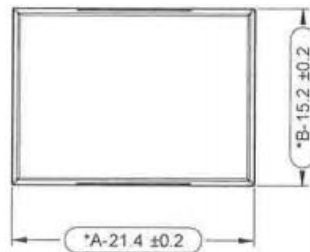

### Dimensions: (mm)

### Specifications

Colour: Blue  
Length: 16mm  
Shape: Square Flat  
Material: PMMA / PC  
RoHS Compliant