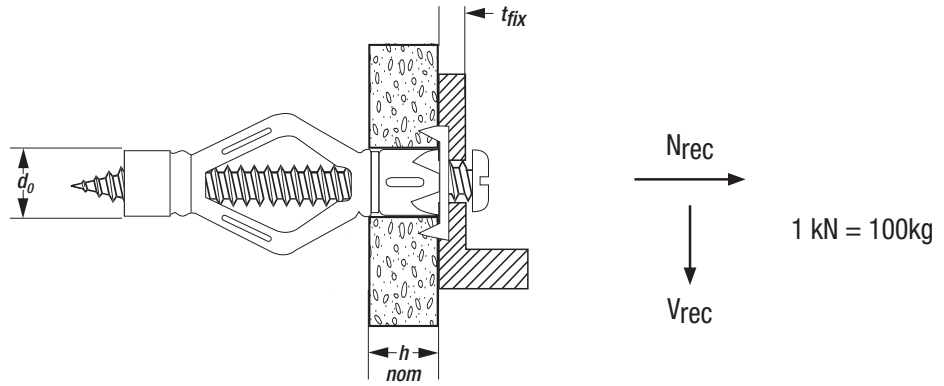

PRODUCT OVERVIEW - SETTING TOOL

Cat No.	Box	Blister Pack	Pack Qty
DFM4401000		•	1

INSTALLATION INSTRUCTIONS

HWA HOLLOW WALL ANCHORS

TECHNICAL INFORMATION

RECOMMENDED LOADS - PLASTERBOARD - HWA

$$\frac{N_{Rk}}{\gamma_M \cdot \gamma_F} = N_{rec}$$

$\gamma_M = 2.1 \quad \gamma_f = 1.4$

Size	d_0 [mm]	h_{nom} [mm]	t_{fix}^{max} [mm]	N_{rec} & V_{rec} [kN]
4 x 46	8	10 to 24	21	0.10
5 x 36	11	10 to 15	17	0.15
5 x 50	11	10 to 15	22	0.19
6 x 50	11	10 to 15	22	0.23