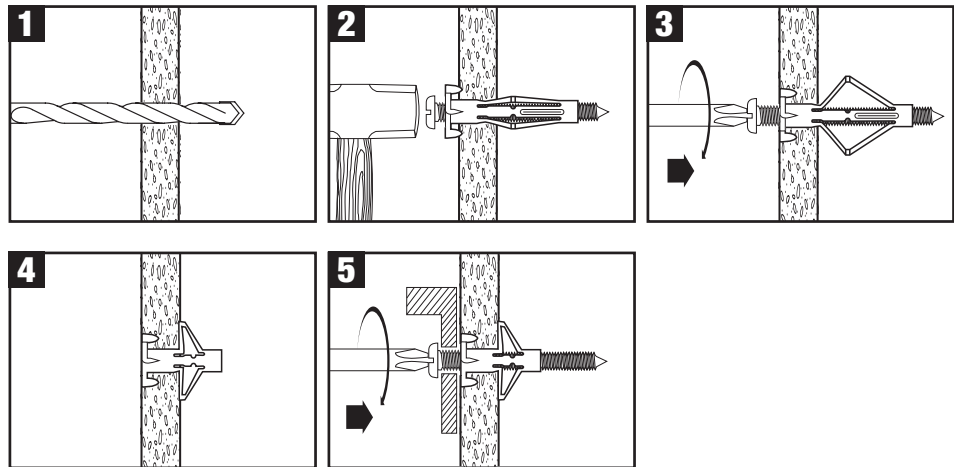

INSTALLATION INSTRUCTIONS