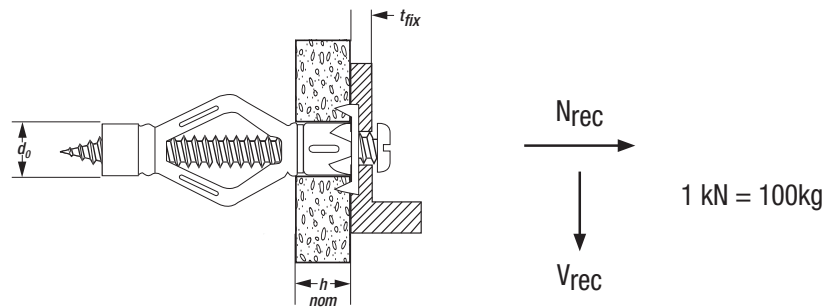

NEW

Cat No.	Thread Size [mm]	Length [mm]	Drill Dia. [mm]	Max t_{fix} [mm]	Box	Blister Pack	Pack Qty
DFM4410520	5 x 60	60	10	15	•		50
DFM441052P	5 x 60	60	10	15		•	4

INSTALLATION INSTRUCTIONS

TECHNICAL INFORMATION