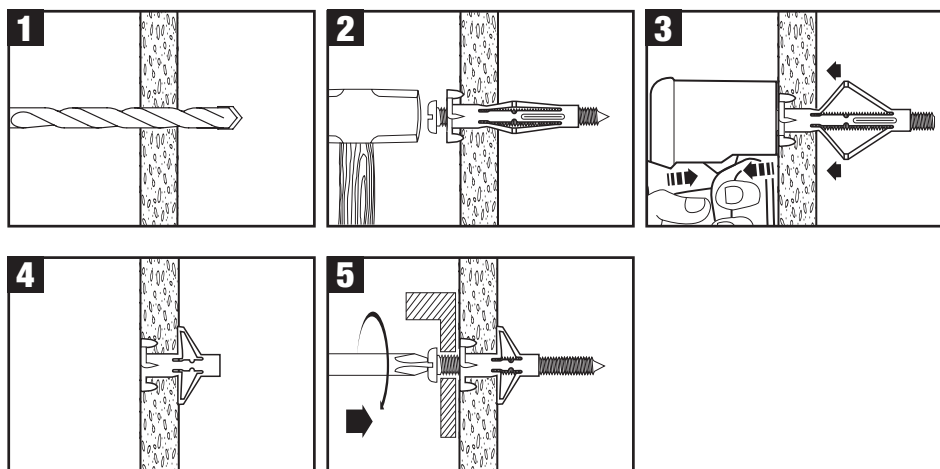

HWA HOLLOW WALL ANCHORS

APPLICATIONS

Medium to heavy duty applications including:

- Coat hooks
- Television brackets
- Curtain poles
- Kitchen cupboards
- Shelves
- Wall lights

MATERIALS

See front cover foldout for details.

PRODUCT OVERVIEW - HWA HOLLOW WALL ANCHORS

NEW

Cat No.	Thread Size [mm]	Length [mm]	Drill Dia. [mm]	Max t_{fix} [mm]	Box	Blister Pack	Pack Qty
DFM4410400	4 x 46	46	8	21	•		50
DFM441040P	4 x 46	46	8	21		•	6
DFM4410500	5 x 36	36	11	17	•		100
DFM441050P	5 x 36	36	11	17		•	6
DFM4410510	5 x 50	50	11	22	•		50
DFM441051P	5 x 50	50	11	22		•	4
DFM4410600	6 x 50	50	11	22	•		50
DFM441060P	6 x 50	50	11	22		•	4

PRODUCT OVERVIEW - SETTING TOOL

Cat No.	Box	Blister Pack	Pack Qty
DFM4401000		•	1

INSTALLATION INSTRUCTIONS