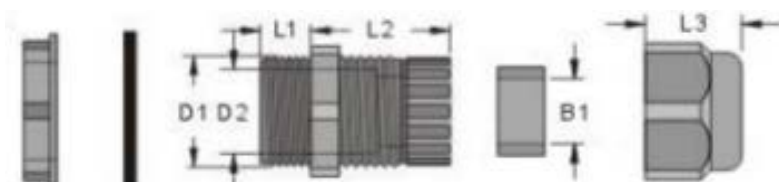

Approvals

Compliance/Certifications	EN 61340
Standards Met	UL 94 V-2