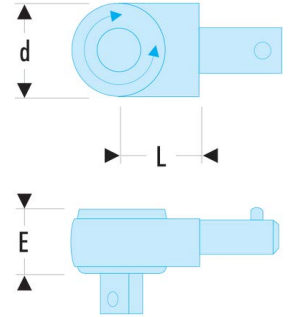

S.372V Compact ratchets - drive 9 x 12 mm

d [mm]: 37

E [mm]: 26

E maxi [mm]: 26

L [mm]: 15

Square ["]: 1/2

[g]: 150