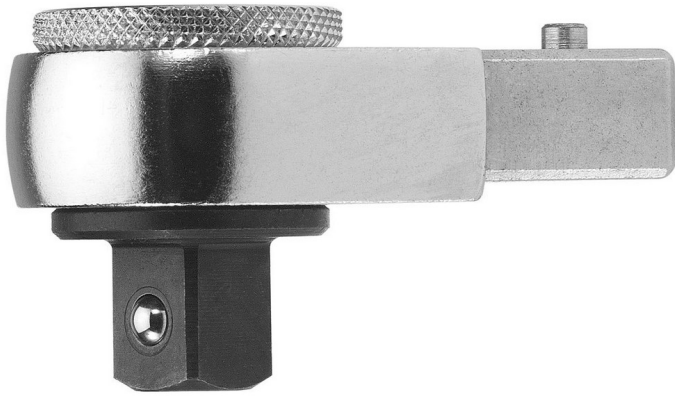

S.372V Compact ratchets - drive 9 x 12 mm

d [mm]: 37

E [mm]: 26

E maxi [mm]: 26

L [mm]: 15

Square ["]: 1/2

[g]: 150