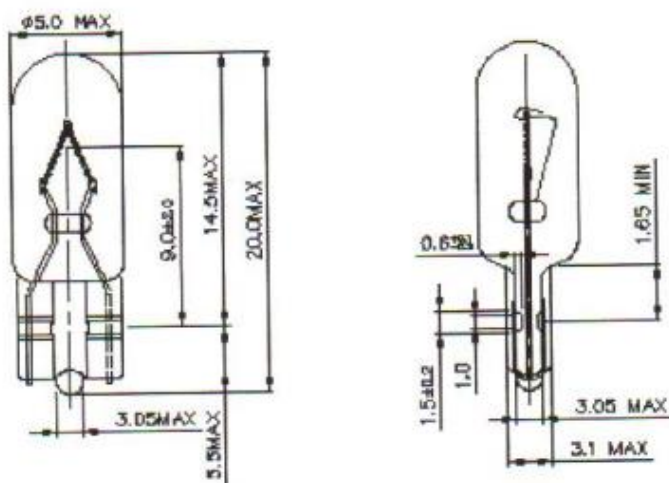

### Wedge Filament Indicator Lamp, Clear, 12 V, 100 mA, 1000h

RS Stock number [655-9687](#)

Dimensions: mm

## Specifications

### Structure

- Bulb Type: T1 1/2 Clear
- Bulb Diameter:  $\phi 5.0$  Max
- Length: 20.0 Max
- Base Type: Wedge Base

### Design Characteristics

- Voltage: 12V
- Amperage: 100mA $\pm$ 10%
- Filament Type: Vacuum Type
- Luminous Flux: 7.2Lm $\pm$ 20%
- Life Hours: 1000Hrs