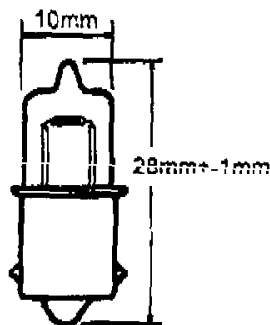

SPECIFICATION DATA

" HALOGEN "

LAMP TYPE:	12V 15W BA9S
DESIGNED VOLTS:	12V
DESIGNED AMPERE:	1.225A
WATTAGE:	14.7W
LUMEN:	230LM
AVERAGE LIFE TIME:	150 HOURS

BA9S