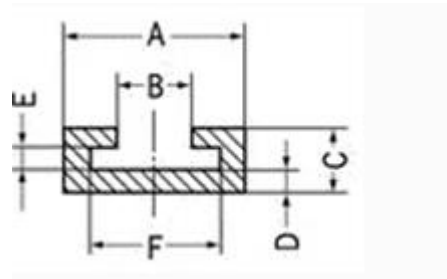

ENGLISH

Datasheet

RS Aluminium 1000mm Long Gear Rack Rail

RS Stock number [521-7843](#)

Image representative of range

Stock No	A mm.	B mm.	C mm.	D mm.	E mm.	F mm.	Fixing Rail Length mm.
AFR08/10/1	10.3	4.4	4.7	2	1.7	8.3	1000
AFR10/12/1	12.3	5.6	5.2	2	2.2	10.3	1000
AFR15/14/1	14.3	7.2	5.5	2	2.5	12.3	1000
AFR20/17/1	17.3	8.8	6.2	2.5	2.7	15.3	1000