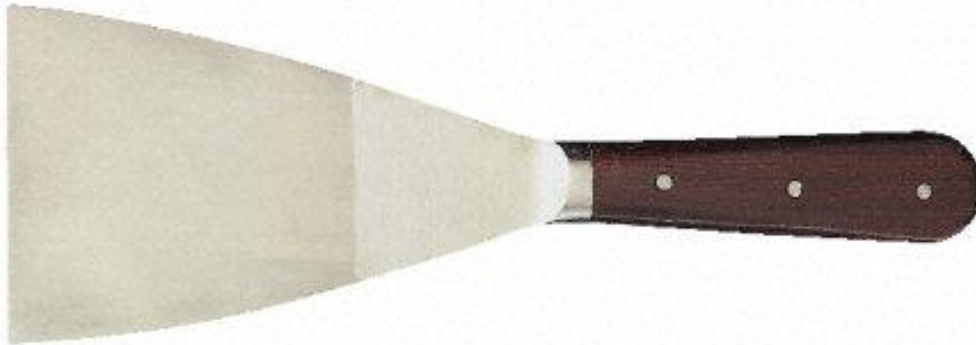

ENGLISH

Datasheet

Hardwood 125 x 75mm Putty Knife With Polished Blade

RS Stock number [794-727](#)

Features:

- Made from special spring temper carbon steel
- Machine ground and polished to a sharp edge
- Hardwood handle

Specifications:

- Blade Size: 125 x 75 mm